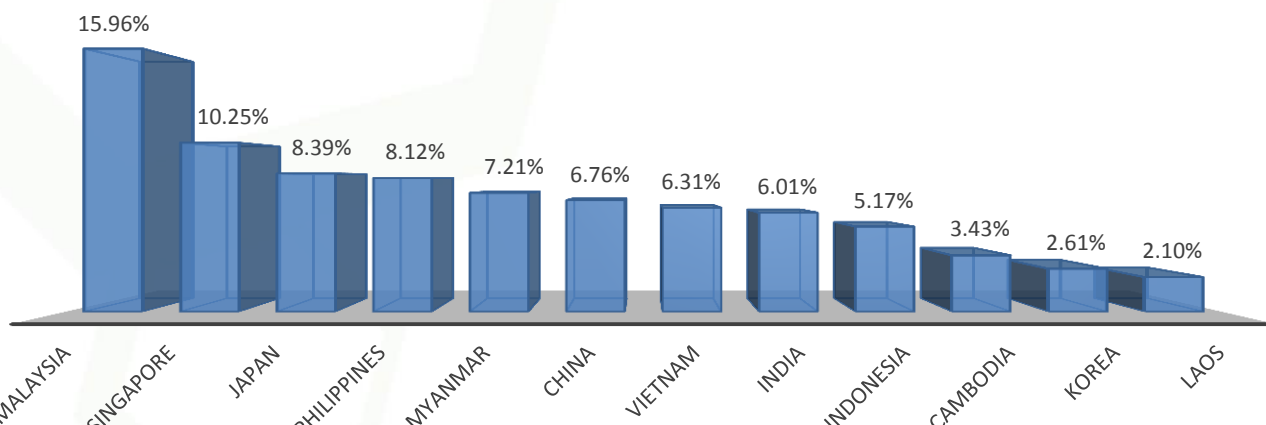

ProPak Asia 2016 – Top 12 International Visitor