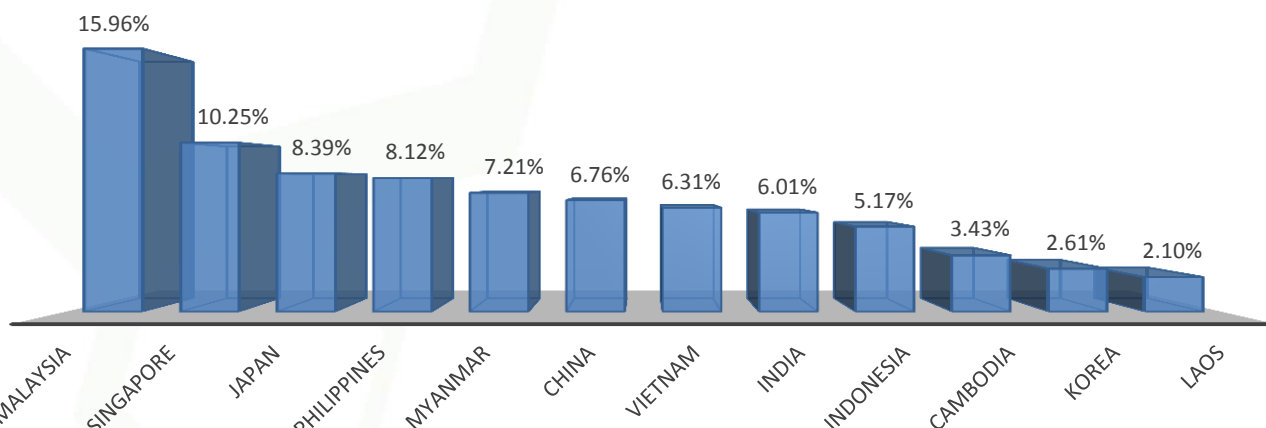

ProPak Asia 2016 – Top 12 International Visitor

Next Show Dates: ProPak Asia 2017, 14-17 June 2017, BITEC, Bangkok, Thailand

www.propakasia.com

Organiser:

Bangkok Exhibition Services Ltd.

SPE Tower, 9th Floor, 252 Phaholyothin Rd.,
Samsennai, Phayathai, Bangkok 10400, Thailand
Tel: +66(0)2615.1255, Fax: +66(0)2615.2993
E-mail: piyaporn@besallworld.com
www.besallworld.com

Worldwide Co-ordinators:

Overseas Exhibition Services Ltd.

12th Fl., Westminster Tower, 3 Albert,
Embankment London SE1 7SP UK
Tel: +44.20.7840.2108, Fax: +44.20.7840.2111
E-mail: mszandrowski@oesallworld.com
www.allworldexhibitions.com

Asian Co-ordinators:

International Expo Management Pte Ltd.

1 Jalan Kilang Timor, #09-03,
Pacific Tech Centre Singapore 159303
Tel: +65.6233.6777, Fax: +65.6233.6768
E-mail: davin@iemallworld.com

Organised by

Bangkok Exhibition Services Ltd.